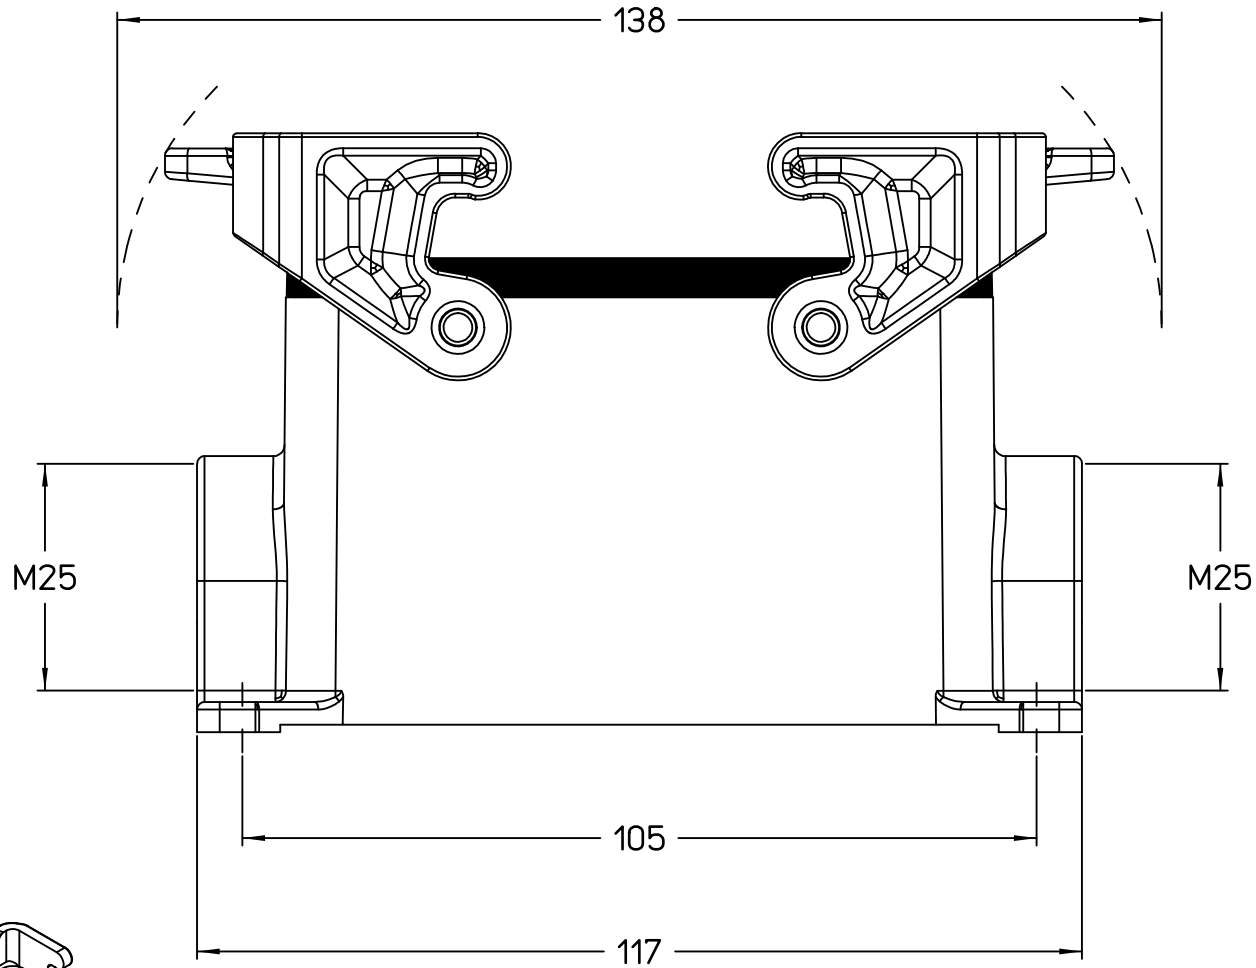

Diritti riservati All rights reserved

1

2

3

Dimensions
in mm

Simplified representation with dimensions without tolerance

Original Size A4

JMPP 16.225

Date 08/11/23

surface mounting housing, size "77.27", 2x M25 side entries,

Sign. G. Renna

with 2 Jei-P levers

Scale
1:1

1

2

3